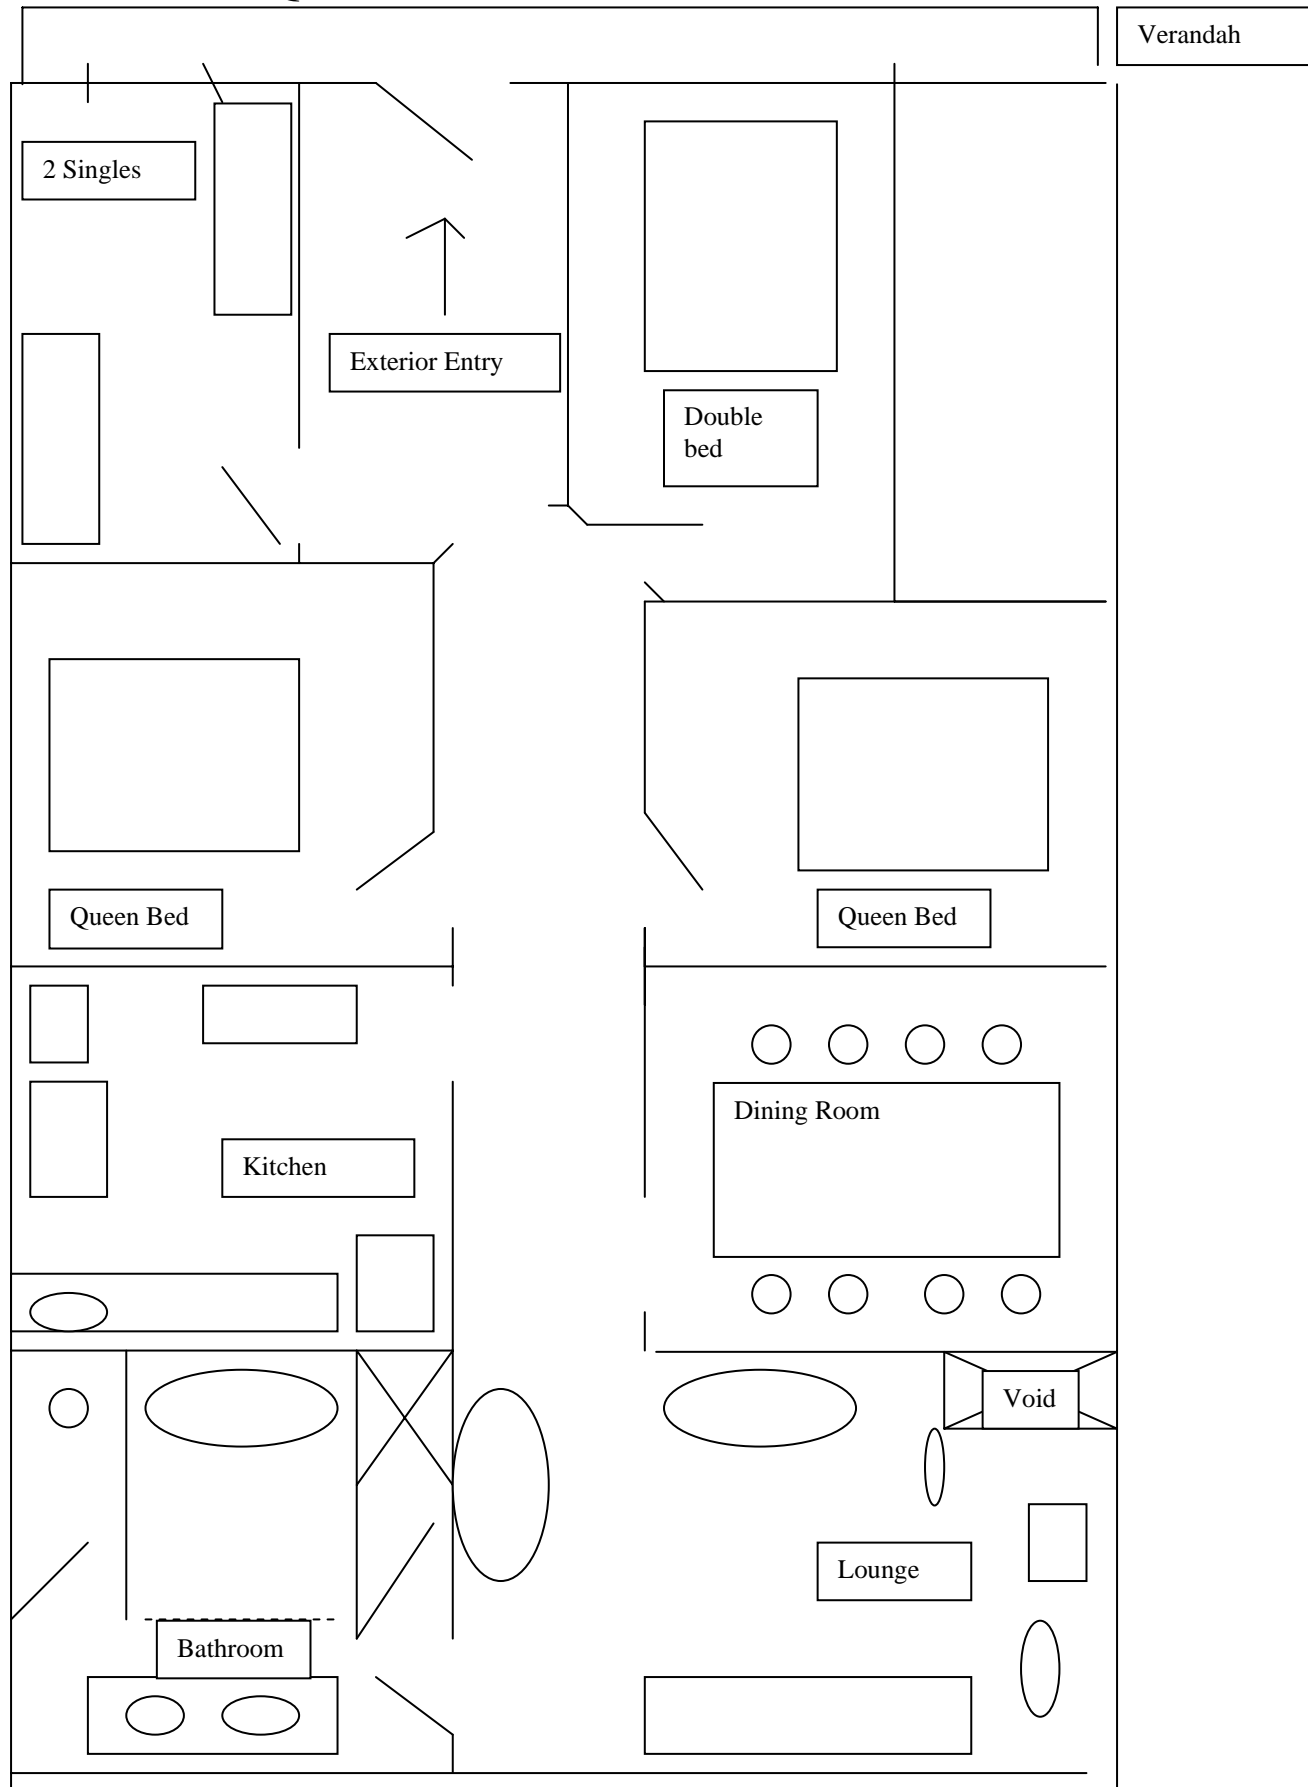

# The Servants Quarters Floor Plan

"There are four bedrooms – two have queen beds, one has a double brass bed and the fourth has two single beds with all linens supplied. The kitchen has a gas stove, dishwasher, microwave, refrigerator, and full compliment of crockery, utensils and cooking equipment. A separate Dining Room has seating for eight. The Lounge has T.V., DVD and a gas log fire to keep you cosy. There is a large bathroom with separate toilet, shower, very large bath and twin basins. Towels are provided. A separate exterior entry overlooks the small orchard and landscaped lawns and gardens. There are separate laundry facilities available on the property. 150 square metres.